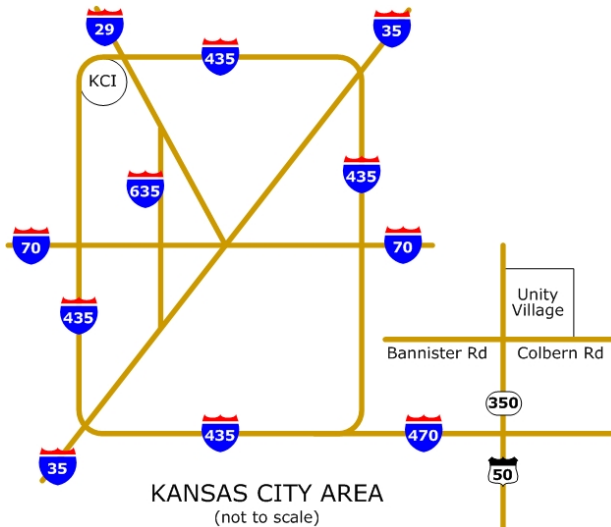

Check-in begins at 5:00 PM on Friday, February 19 at the Spiritual Life Center on the Unity Village campus.

Retreat concludes at 5:00 PM on Saturday, February 20.